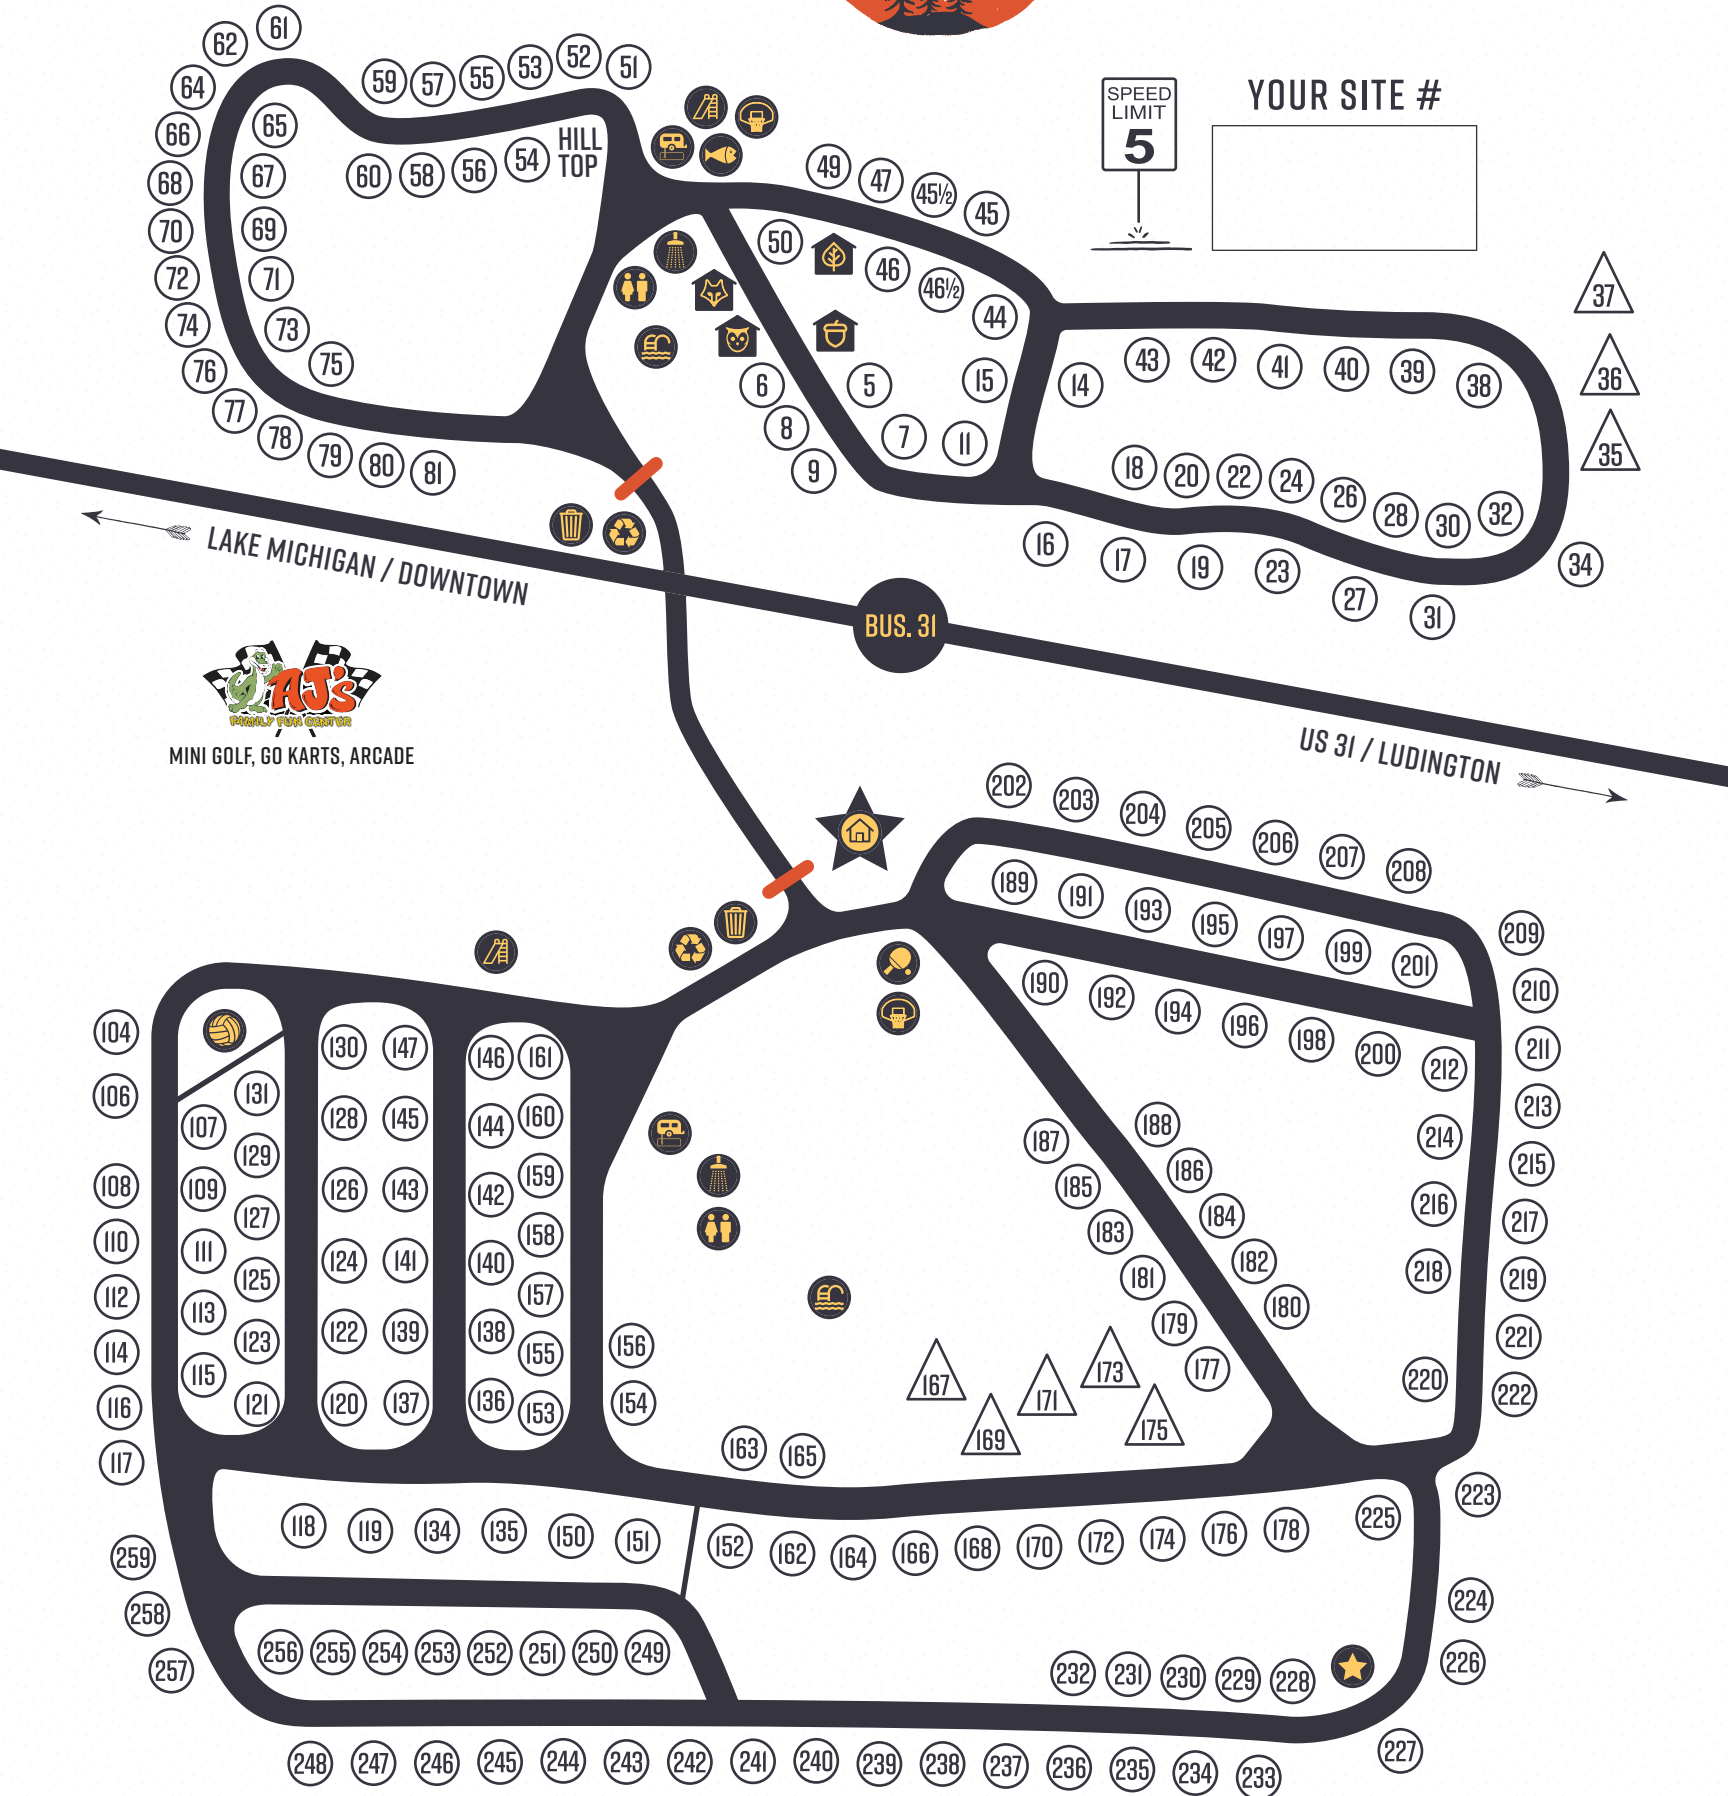

Hill & Hollow

CAMPGROUND

CHECK-IN: 1PM  CHECK-OUT: NOON

 **CAMPGROUND MAP KEY** 
(SEE REVERSE)

- | | |
|--|--|
|  Camp Store / Office |  Security Gate |
|  Restrooms |  Swimming Pool |
|  Showers |  Playground |
|  Trash |  Basketball Court |
|  Recycling |  Volleyball Net |
|  Pump Out |  Ping Pong Table |
|  Fish Cleaning | |

 **CABIN KEY** 
(SEE REVERSE)

- | | | | |
|--|---|---|---|
|  Acorn |  Fox |  Owl |  Aspen |
|--|---|---|---|

 **FOR YOUR CONVENIENCE** 

Heated swimming pools • Volleyballs, basketballs & horseshoes available in office • Ice, firewood & propane for sale in office • Garbage & recycling near each exit

 **CAMPGROUND RULES** 

All campers are asked to observe the following rules to make your stay both safe and pleasant.

Our campground is situated on private property; this property is surrounded by other private property. If you are caught trespassing on surrounding property, you will forfeit your camping fee and be asked to leave immediately.