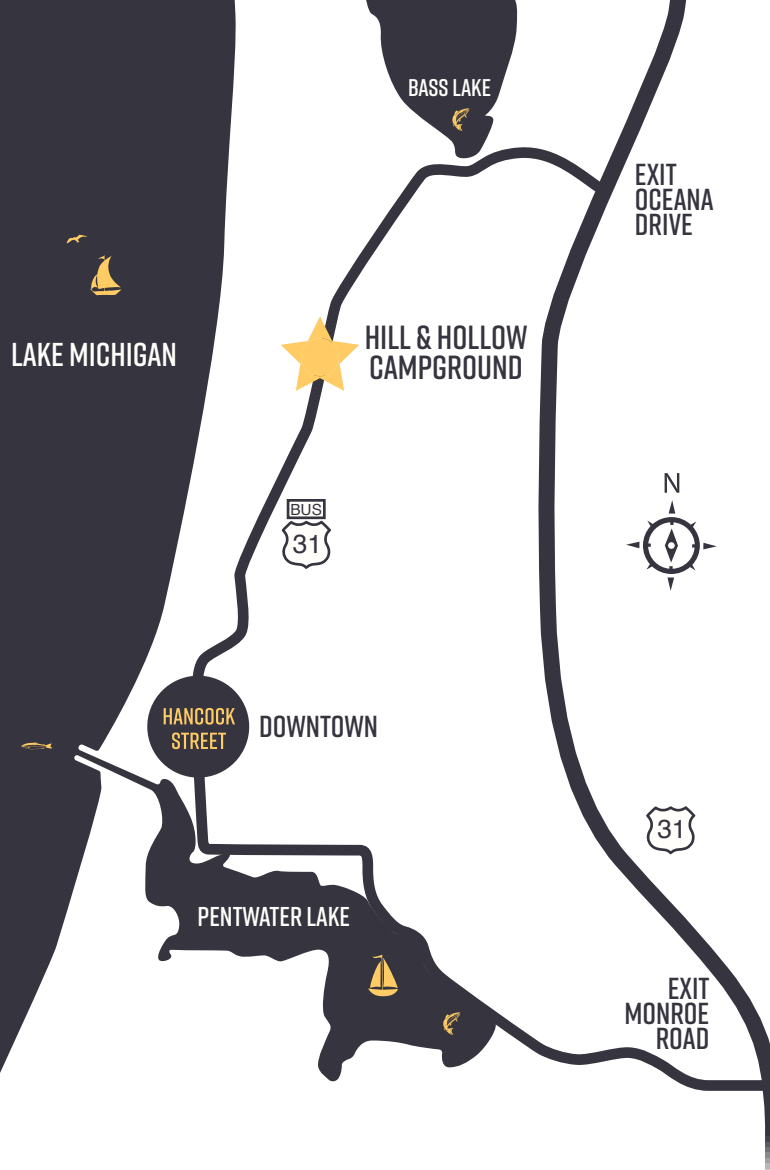

Hill & Hollow

CAMPGROUND

CHECK-IN: 1PM  CHECK-OUT: NOON

 **CAMPGROUND MAP KEY** 
(SEE REVERSE)

- | | |
|--|--|
|  Camp Store / Office |  Security Gate |
|  Restrooms |  Swimming Pool |
|  Showers |  Playground |
|  Trash |  Basketball Court |
|  Recycling |  Volleyball Net |
|  Pump Out |  Ping Pong Table |
|  Fish Cleaning | |

 **CAMPGROUND RULES** 

All campers are asked to observe the following rules to make your stay both safe and pleasant.

Our campground is situated on private property; this property is surrounded by other private property. If you are caught trespassing on surrounding property, you will forfeit your camping fee and be asked to leave immediately.